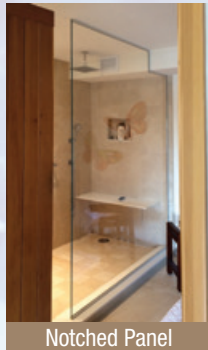

Notched Panel