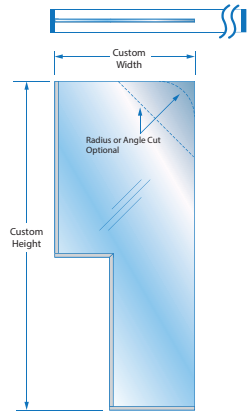

Notched spray panel with channel system