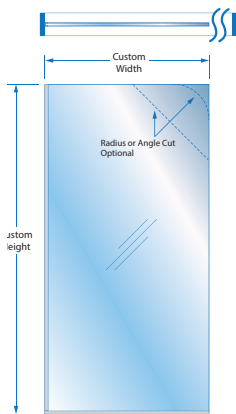

Oasis frameless spray panels feature standard 3/8" and 1/2" thick safety tempered glass with polished edges. All components available in both anodized aluminum or solid brass in a variety of finishes. Spray panels can be installed using clips, channel or hinges. Mildew Resistant Silicone is used to seal components to tile. Enclosures are templated for precise measurement by Oasis Shower Doors.

Brass tubular hardware with overlaid finish

Oasis Shower Doors: 800-876-8420
info@oasisshowerdoors.com

Builder Resources

Visit OasisShowerDoors.com for more online specs and other builder and architectural resources.

Note: Typical configurations shown.
Custom configurations available for any Oasis enclosure.

Notched spray panel with channel system

Spray panel with channel system

Spray panel with hinge system

Spray panel with clip system