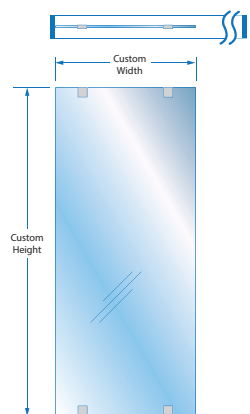

Oasis frameless spray panels feature standard 3/8" and 1/2" thick safety tempered glass with polished edges. All components available in both anodized aluminum or solid brass in a variety of finishes. Spray panels can be installed using clips, channel or hinges. Mildew Resistant Silicone is used to seal components to tile. Enclosures are templated for precise measurement by Oasis Shower Doors.

Note: Typical configurations shown.
Custom configurations available for any Oasis enclosure.

Notched spray panel with channel system

Spray panel with channel system

Spray panel with hinge system

Spray panel with clip system