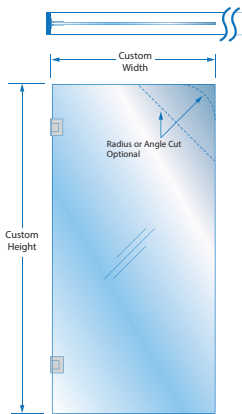

Oasis frameless spray panels feature standard 3/8" and 1/2" thick safety tempered glass with polished edges. All components available in both anodized aluminum or solid brass in a variety of finishes. Spray panels can be installed using clips, channel or hinges. Mildew Resistant Silicone is used to seal components to tile. Enclosures are templated for precise measurement by Oasis Shower Doors.

Note: Typical configurations shown.
Custom configurations available for any Oasis enclosure.

Notched spray panel with channel system

Spray panel with channel system

Spray panel with hinge system

Spray panel with clip system