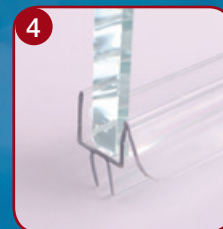

4 Sweep

Durable polycarbonate sweep is nearly invisible because of its low profile and transparent color. Double bladed design insures a shower-tight seal.