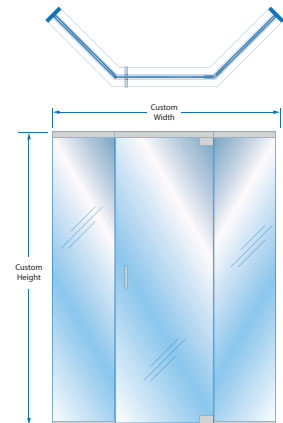

oasisshowerdoors.com

S
P
E
C
I
F
I
C
A
T
I
O
N
S

Oasis Neo-Angle Specifications:

Frameless

Oasis Frameless Neo-Angle Enclosures feature 3/8" thick safety tempered glass with polished edges. Hinges and handles are solid brass and are custom plated to match project finishes. All extrusions are anodized aluminum to resist corrosion. Mildew Resistant Silicone is used to seal extrusion to tile. Enclosures are templated for precise measurement by Oasis Shower Doors.

Builder Resources

Visit OasisShowerDoors.com for more online specs and other builder and architectural resources.

Hardware Styles

Standard commercial hardware includes through-the-glass D-pulls, D-pull and towel bar combo, or towel bar separately, in specified finishes. Decorative towel bar/handle upgrades available.

Brass tubular hardware with overlaid finish

Note: Panel stabilizer bar recommended for headerless designs that hinge door off of panel.

Typical configurations shown. Custom configurations available for any Oasis enclosure.