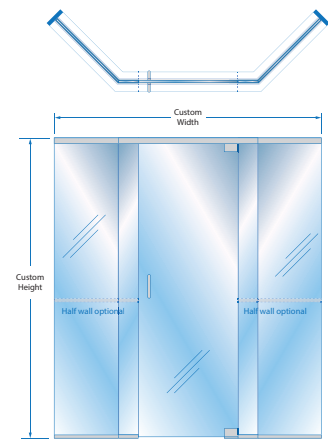

Custom / Header & Channel System

Springfield, MA

646 Springfield St., Feeding Hills MA 01030
t 413.786.8420 f 413.786.7201
Toll Free 800.876.8420

Boston South Shore, MA

50 Finnell Dr., Weymouth MA 02188
t 781.340.2700 f 781.340.0808
Toll Free 888.340.2701

Boston North Shore, MA

47 Newbury St., Peabody MA 01960
t 978.817.2436 f 978.587.3602
Toll Free 888.340.2701

Hartford, CT

195 W. Main St., Avon CT 06001
t 860.676.1410 f 860.677.5869
Toll Free 800.876.8420