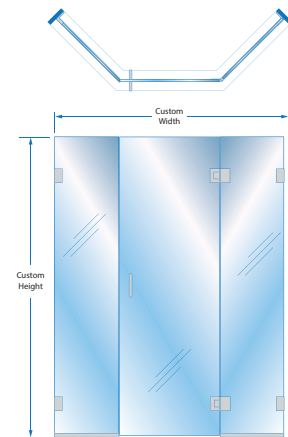

Oasis

SHOWER DOORS

Frameless Neo-Angle

Oasis Neo Angle shower enclosures are available with glass-to-glass or pivot hinges, with or without transoms or headers, secured with channel and/or clips. In photo: header and channel system with pivot hinges.

oasisshowerdoors.com

S
P
E
C
I
F
I
C
A
T
I
O
N
S

Oasis Neo-Angle Specifications:

Frameless

Oasis Frameless Neo-Angle Enclosures feature 3/8" thick safety tempered glass with polished edges. Hinges and handles are solid brass and are custom plated to match project finishes. All extrusions are anodized aluminum to resist corrosion. Mildew Resistant Silicone is used to seal extrusion to tile. Enclosures are templated for precise measurement by Oasis Shower Doors.

Brass tubular hardware with overlaid finish

Note: Panel stabilizer bar recommended for headerless designs that hinge door off of panel.

Typical configurations shown. Custom configurations available for any Oasis enclosure.

Pivot Hinge / Header/Channel

Glass-to-Glass Hinges / Channel / Clips

2/3 / Wall-Mount Hinge / Channel System

Custom / Header & Channel System

Springfield, MA

646 Springfield St., Feeding Hills MA 01030
t 413.786.8420 f 413.786.7201
Toll Free 800.876.8420