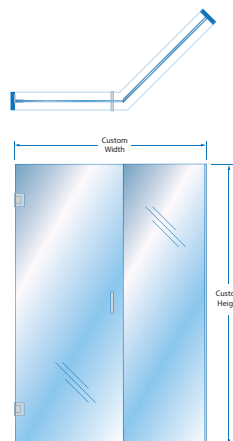

2/3 / Wall-Mount Hinge / Channel System