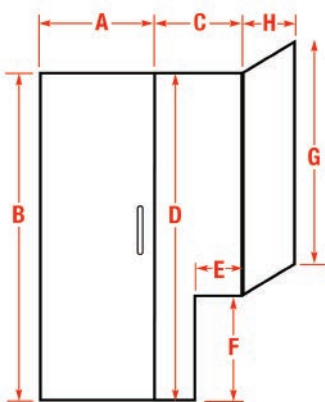

Oasis

SHOWER DOORS

oasisshowerdoors.com

Shower Door-Notched Panel-Return Panel Specifications:

Frameless: Door-Notched Panel-Return Panel shall be an Oasis Frameless Enclosure. Enclosure shall have 3/8" thick safety tempered glass with polished edges. Hinges and handles are solid brass and shall be custom plated to match project finishes. All extrusions shall be anodized aluminum to resist corrosion. Mildew Resistant Silicone shall be used to seal extrusion to tile. Vinyl or Polycarbonate seals shall be fastened with translucent Very Hi-Bond Double sided Acrylic Tape.

Available options and upgrades: 1/2" glass, Towel bar handle, EnduroShield® (surface protectant), Mounting Clips, Obscure & Pattern Glass

Call Oasis Shower Doors 800-876-8420

Door / Notched Panel / Return

SPECIFICATIONS

Springfield, MA

646 Springfield St., Feeding Hills MA 01030
t 413.786.8420 f 413.786.7201
Toll Free 800.876.8420

Boston South Shore, MA

50 Finnell Dr., Weymouth MA 02188
t 781.340.2700 f 781.340.0808
Toll Free 888.340.2701

Boston North Shore, MA

47 Newbury St., Peabody MA 01960
t 781.340.2700 f 781.340.0808
Toll Free 888.340.2701

Hartford, CT

195 W. Main St., Avon CT 06001
t 860.676.1410 f 860.677.5869
Toll Free 800.876.8420